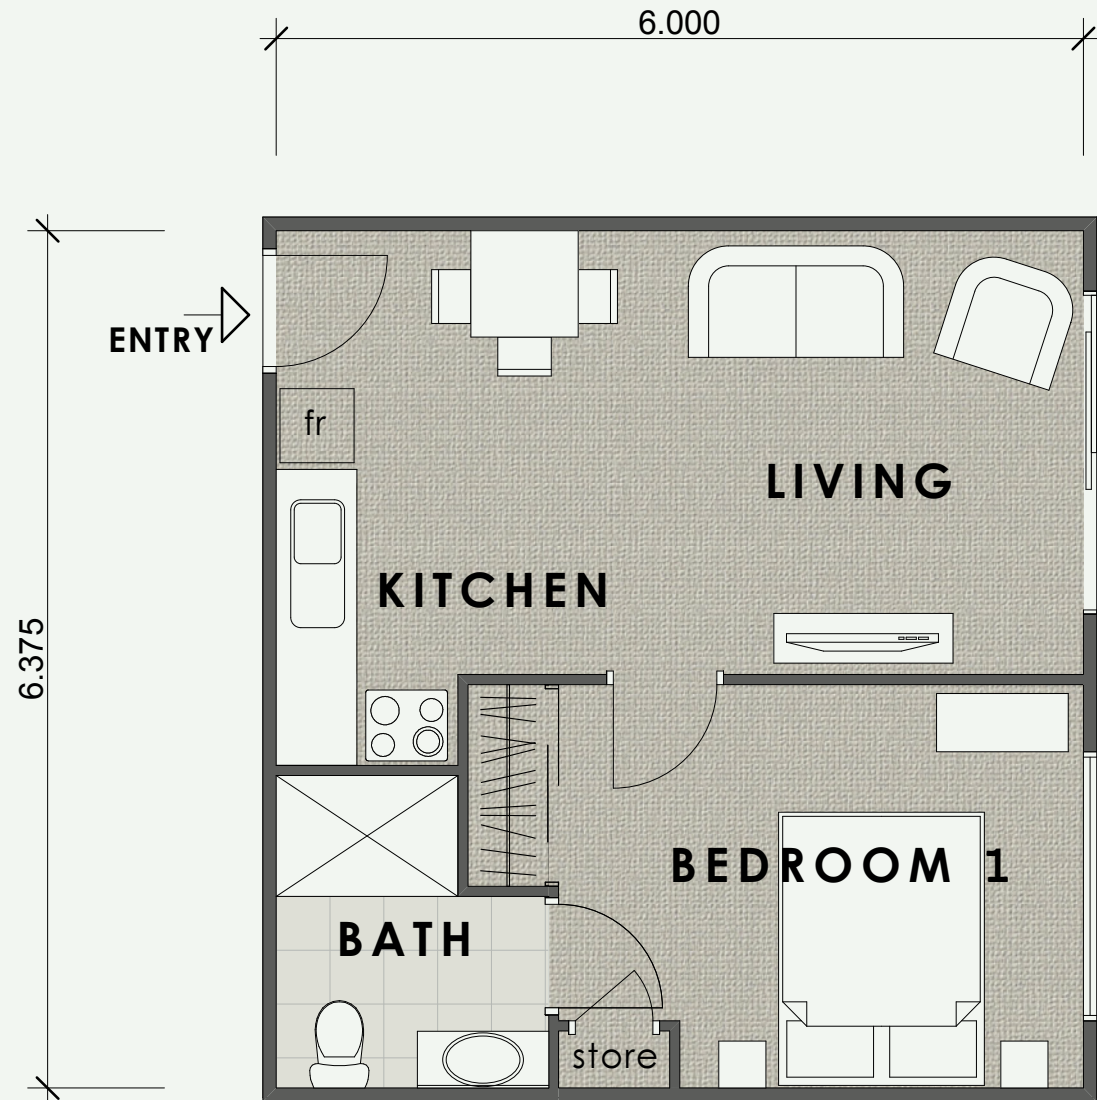

## Argyle

Slightly larger than the Winchester, the Argyle and has full cooking facilities. A well-proportioned comfortable lounge, bedroom with en-suite, double wardrobe plus an extra storage cupboard all complement this lovely easy-care apartment.

Size: 38.4 sqm

 1 Bedroom

 1 Bathroom

This is a standard drawing. To make best use on each site, individual units may vary in layout, window size and position. Dimensions indicated may vary in specific homes.